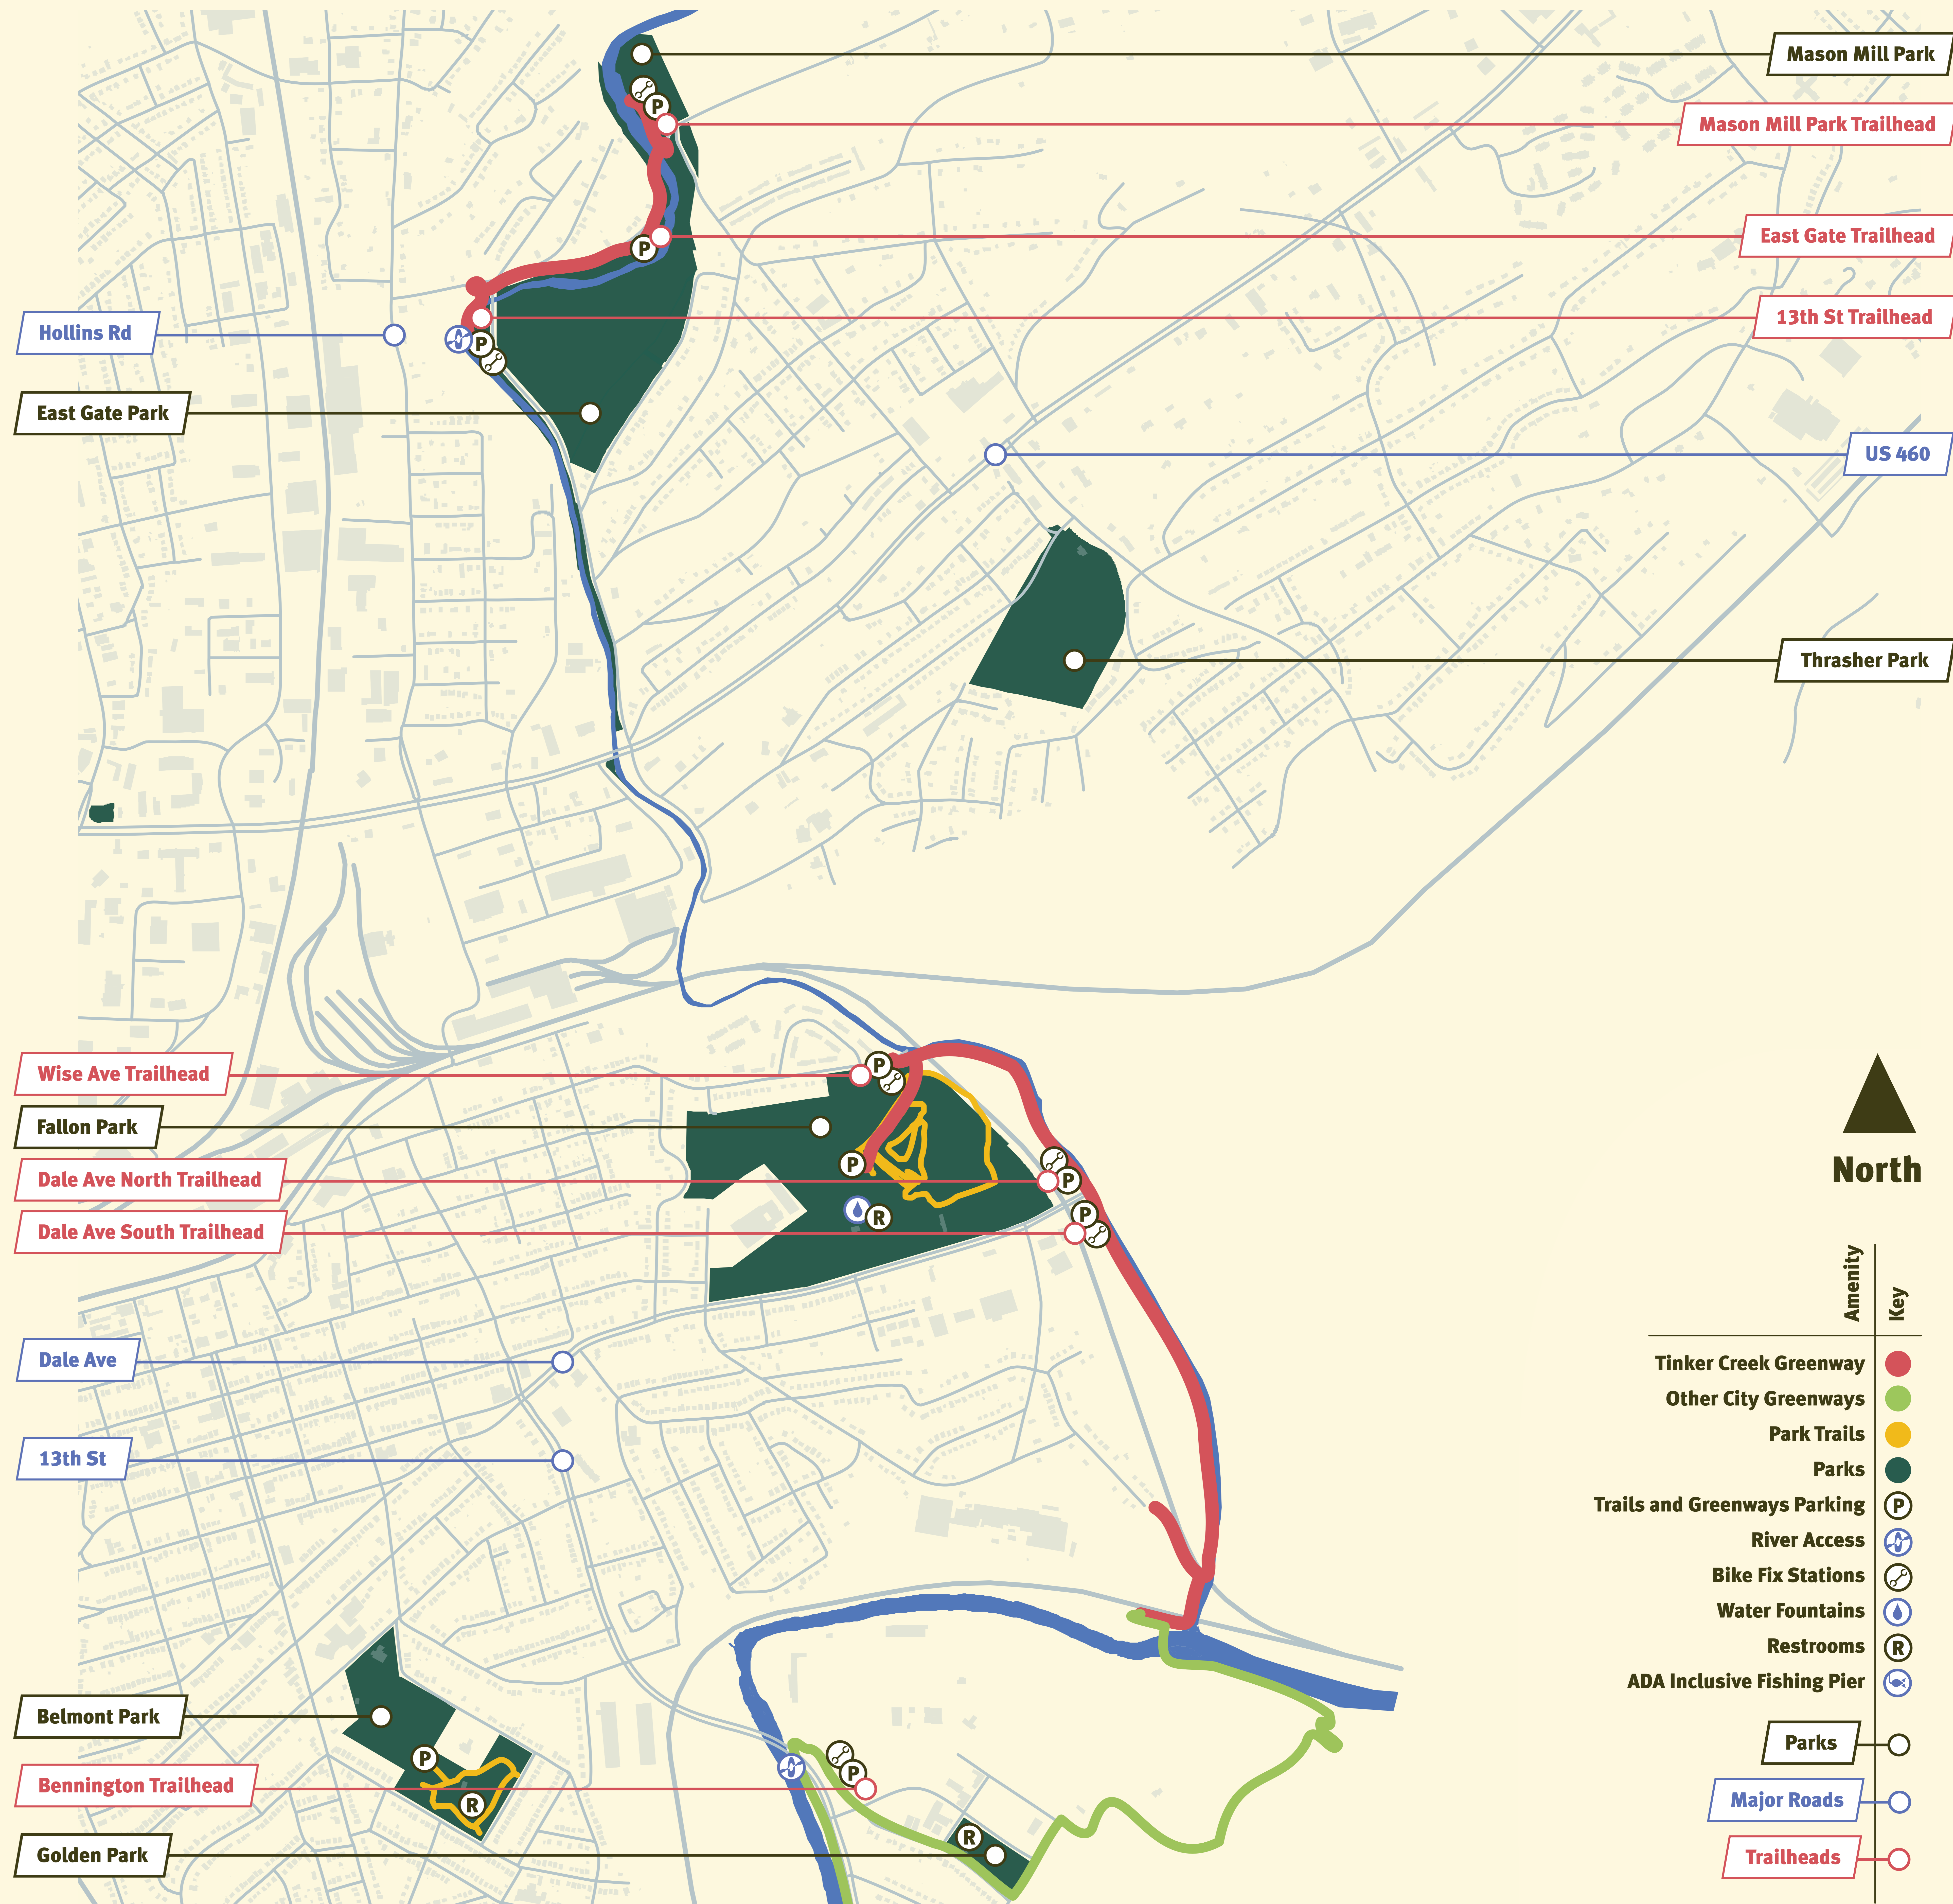

## GENERAL GUIDELINES FOR USE OF THE GREENWAY:

All City of Roanoke Parks and Greenways are **open 6 AM to 11PM every day**

This is a multi-use trail, so expect a wide variety of users moving at different speeds: **be conscious of your surroundings and considerate with your speed**

Walk and ride on the right side, pass on the left

On crowded sections or busy days, please walk or ride single file to allow others to pass

If pausing for a break or to chat with a fellow Greenway fan, step off to the side of the path to avoid collisions

**Wear a helmet!**

Always ride single-file; slow down in sections with low visibility

Remember that **pedestrians always have the right-of-way**

**FOR GREENWAY USERS BRINGING PETS:**

Make sure all four-legged friends' exploring is done **on leash** and does not trip or disturb fellow visitors

North

| Amenity                      | Key                              |
|------------------------------|----------------------------------|
| Tinker Creek Greenway        | Red line                         |
| Other City Greenways         | Green line                       |
| Park Trails                  | Yellow line                      |
| Parks                        | Green circle                     |
| Trails and Greenways Parking | P in circle                      |
| River Access                 | Blue circle with fish            |
| Bike Fix Stations            | Circle with wrench               |
| Water Fountains              | Blue circle with water drop      |
| Restrooms                    | R in circle                      |
| ADA Inclusive Fishing Pier   | Blue circle with fish and person |
| Parks                        | White circle                     |
| Major Roads                  | Blue circle                      |
| Trailheads                   | Red circle                       |